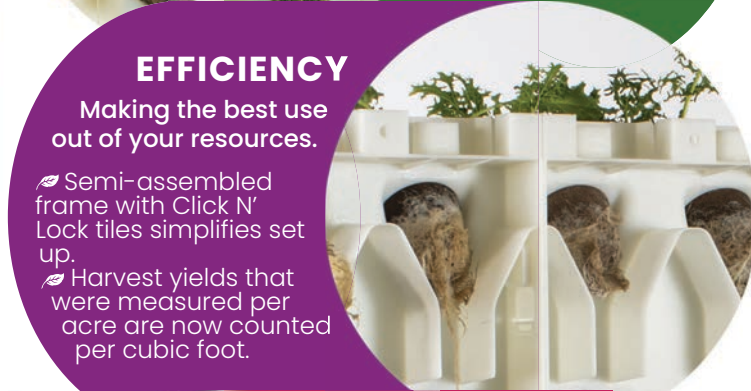

An integrated irrigation system designed for vertical distribution of water and nutrients to all grow ports in a Harvest Wall.

Harvest Today designs innovative and efficient technology that make sustainable, locally grown food a reality from the arctic to the equator. Harvest Walls make nutrient-dense food accessible by providing simple growing equipment to urban and rural farmers, commercial growers, and the hospitality & institutional industry.

ECONOMICS

Harvest Walls grow green and save green.

- Scalable design creates future flexibility and crop diversity.
- Compelling ROI on initial capital investment when compared to popular grow walls.

EFFICIENCY

Making the best use out of your resources.

- Semi-assembled frame with Click N' Lock tiles simplifies set up.
- Harvest yields that were measured per acre are now counted per cubic foot.

EASE OF USE

Freeing you up to focus on what you do best.

- Irrigation frequency and duration controlled on the Harvest Today App.
- Integrated Vertigation system provides reproducible harvest results by ensuring every plant is watered every time.

+1 (303) 886 1397