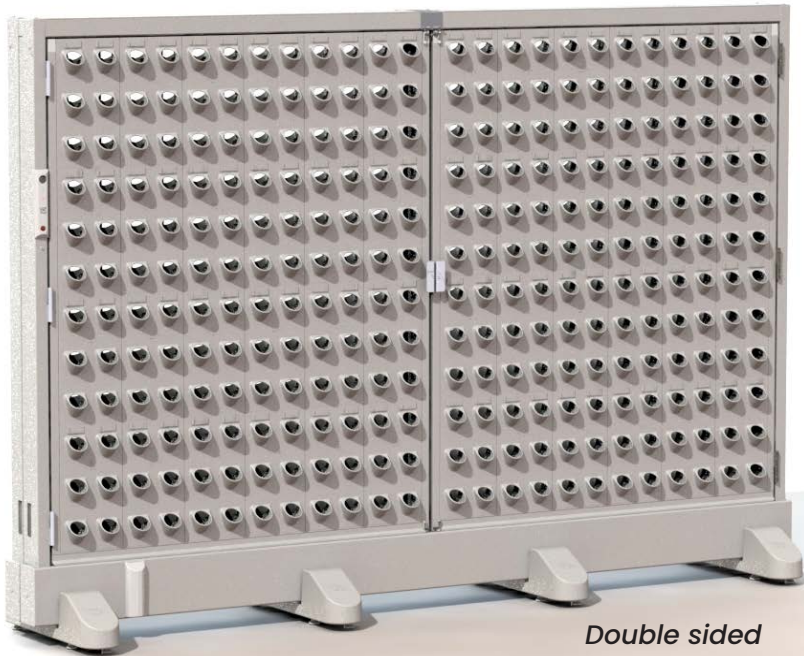

Indoor growing made simple.

INCREASE YOUR HARVEST YIELD FOR FALL 2021!

INTRODUCING THE HARVEST WALL

Unique stand-alone scalable grow wall with adaptability to interconnect.

Double sided
576 grow ports

What is Vertigation™?

An integrated irrigation system designed for vertical distribution of water and nutrients to all grow ports in a Harvest Wall.

Harvest Today designs innovative and efficient technology that make sustainable, locally grown food a reality from the arctic to the equator. Harvest Walls make nutrient-dense food accessible by providing simple growing equipment to urban and rural farmers, commercial growers, and the hospitality & institutional industry.

ECONOMICS

Harvest Walls grow green and save green.

- Scalable design creates future flexibility and crop diversity.
- Compelling ROI on initial capital investment when compared to popular grow walls.

EFFICIENCY

Making the best use out of your resources.

- Semi-assembled frame with Click N' Lock tiles simplifies set up.
- Harvest yields that were measured per acre are now counted per cubic foot.

EASE OF USE

Freeing you up to focus on what you do best.